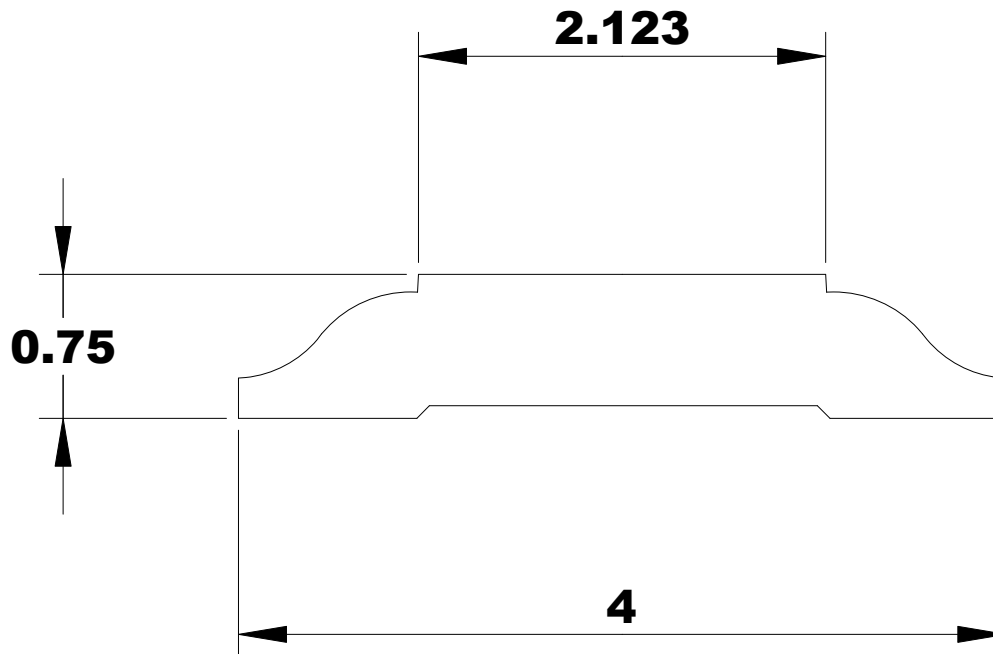

[TOOLING](#)

4 X 3/4 CHAIR RAIL 23
ADD ELEGANCE TO ANY SITTING ROOM WITH
HIGH QUALITY SHAPER KNIVES AND MOULDING
CUTTERS. HIGH SPEED STEEL KNIFE SETS MADE
QUICKLY TO DEMANDING SPECIFICATIONS.

INSIDE OF MACHINE (FENCE)