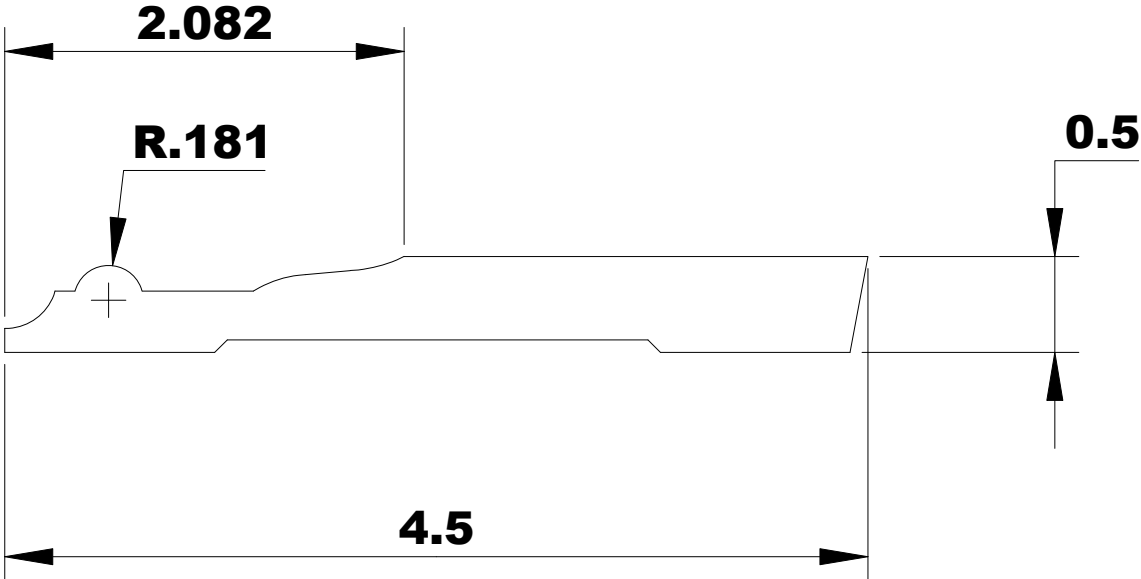

[TOOLING](#)

4 1/2 X 1/2 BASE 16

BA 16 is a beautiful beaded baseboard. Simplistic elegance is the idea here. Use to show off the interesting grain of exotic hardwoods.

**INSIDE OF MACHINE ( FENCE )**

**OUTFEED VIEW COMING**